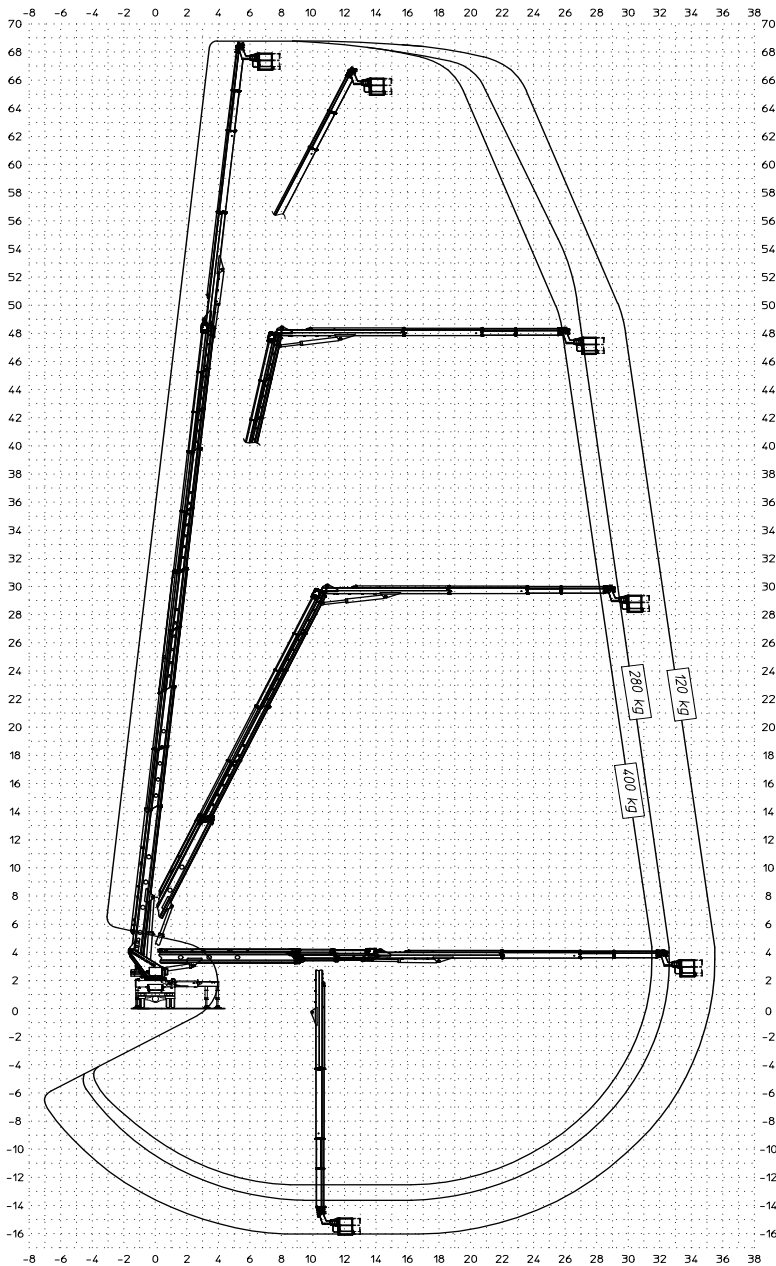

# modello MJ 685

68,0

66,0

35,5

46,0

2,40x0,80x1,10 m  
3,60x0,80x1,10 m

400 Kg

360°

180°+180°

TELESCOPICO  
+ JIB

2,84 min

7.850 max

32 ton