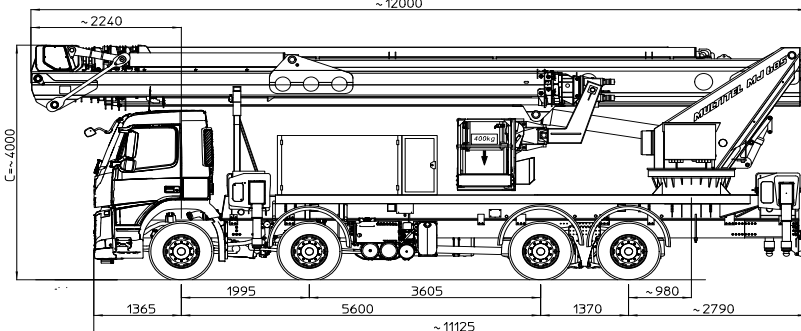

# modello MJ 685

68,0

66,0

35,5

46,0

2,40x0,80x1,10 m  
3,60x0,80x1,10 m

400 Kg

360°

180°+180°

TELESCOPICO  
+ JIB

2,84 min

7.850 max

32 ton